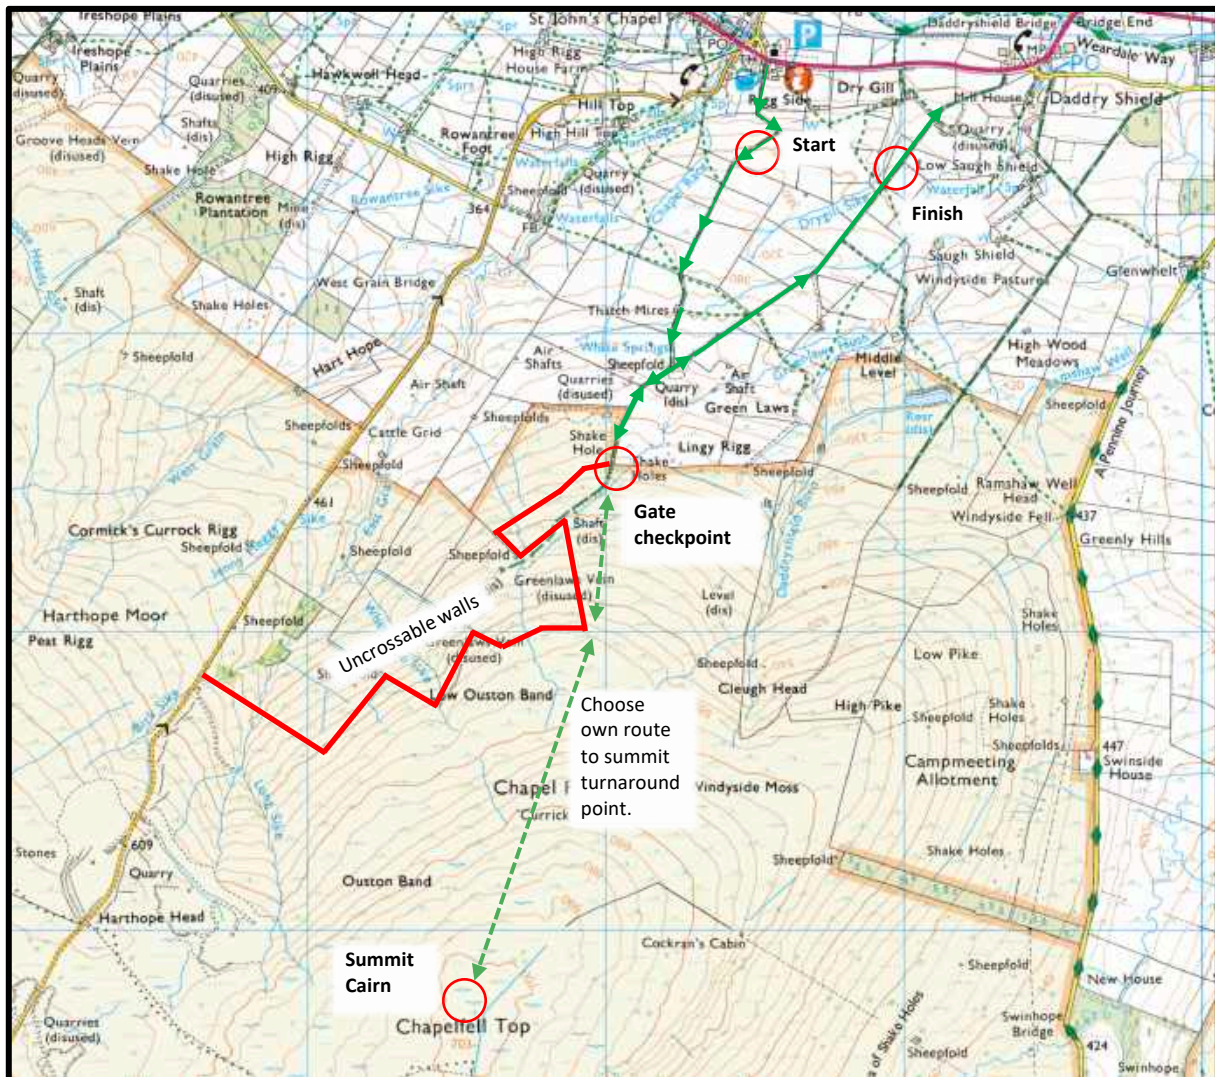

Chapelfell Top Race Map October 2020

- This race route is not flagged at any point. Please make yourself familiar with the route and carry an appropriate map with you during the race.
- Please note there is a one way system to the start and from the finish back to St John's Chapel.
- All walls and fences are uncrossable boundaries. Please respect our farmers and landowners by only crossing over stiles or through gates.
- **Please note the turnaround point is the summit cairn this is located North of the marked summit of Chapelfell Top. There will be marshals at the summit cairn.**

Grid references:

Start 88531 37560

Gate 88029 36480

Summit Cairn 87613 34801

Finish 89001 37564