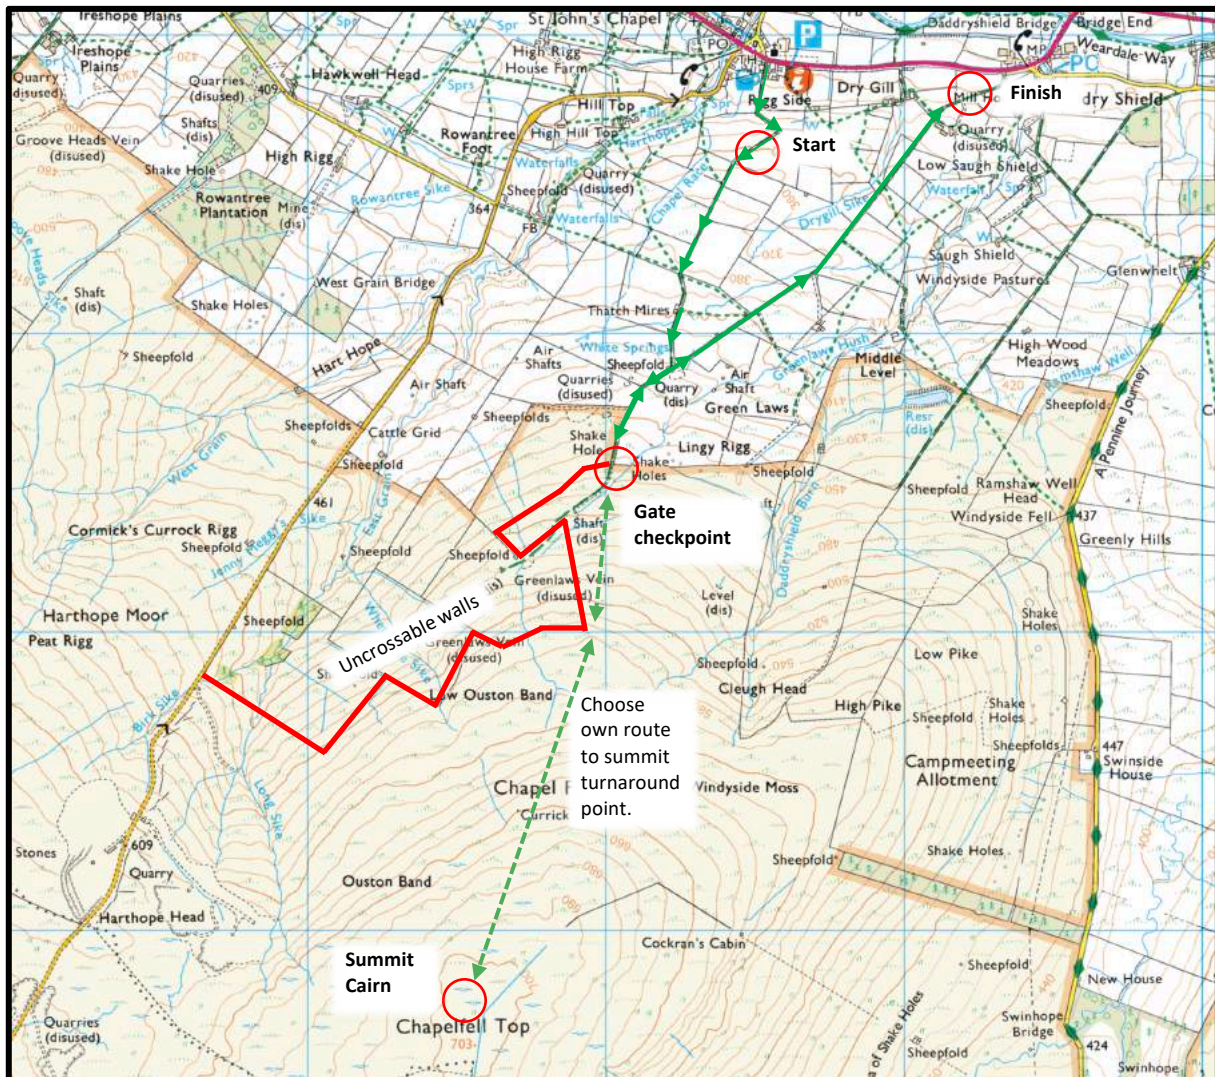

Silent Night Race Map December 2020

- This race route is not flagged at any point. Please make yourself familiar with the route and carry an appropriate map with you during the race.
- Please note there is a one way system to the start and from the finish back to St John's Chapel.
- All walls and fences are uncrossable boundaries. Please respect our farmers and landowners by only crossing over stiles or through gates.
- **Please note the turnaround point is the summit cairn this is located North of the marked summit of Chapelfell Top. There will be marshals at the summit cairn.**

Grid references:

Start 885 375

Gate 880 364

Summit Cairn 876 348

Finish 893 377