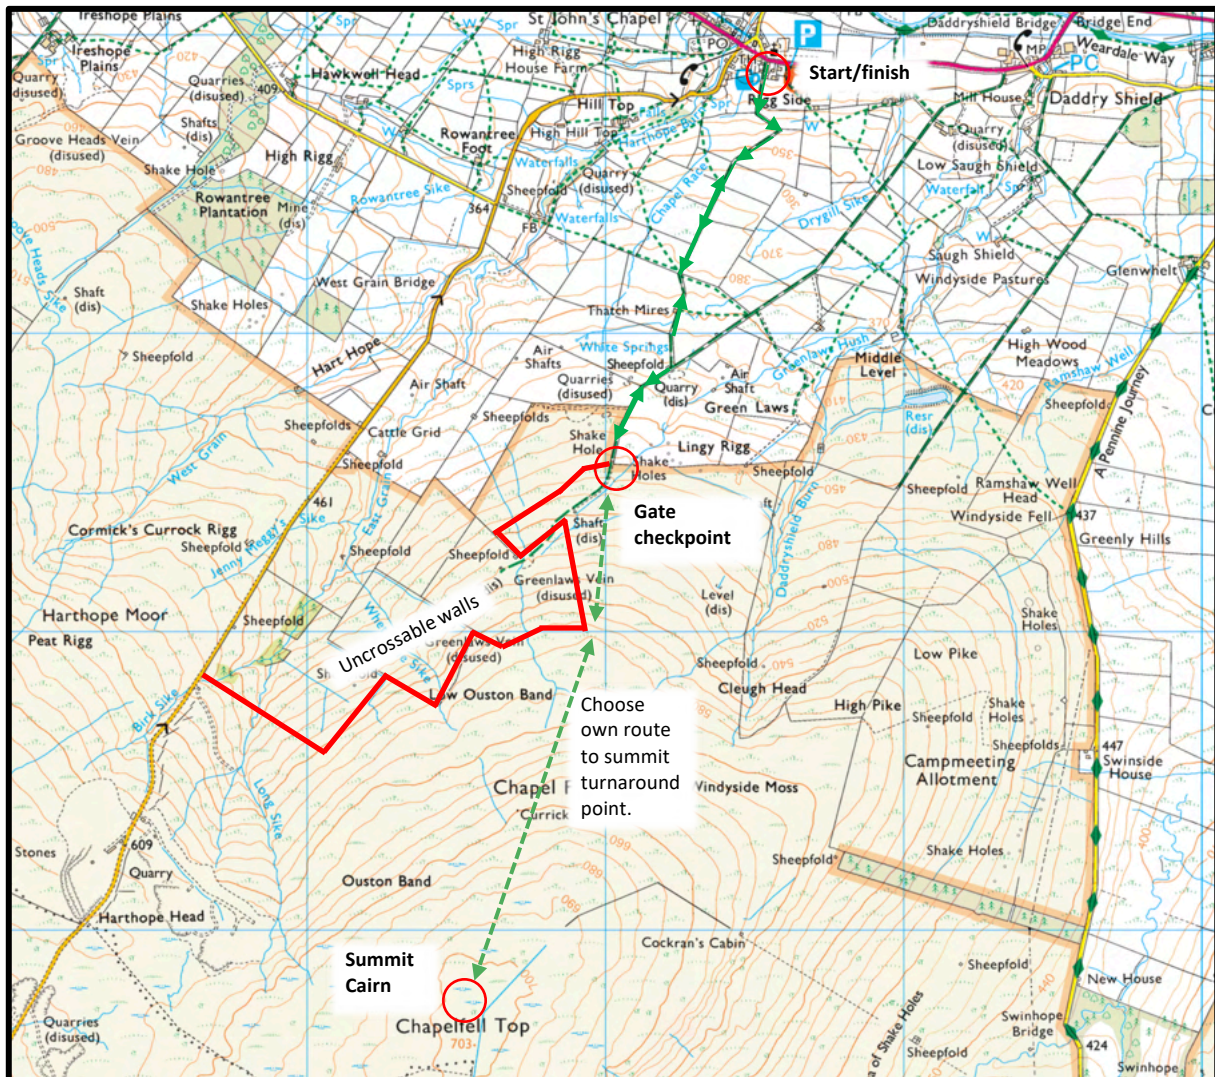

Chapelfell Top Race Map

July 2021

- This race route is not flagged at any point. Please make yourself familiar with the route and carry an appropriate map with you during the race.
- All walls and fences are **uncrossable boundaries**. Please respect our farmers and landowners by only crossing over stiles or through gates.
- Please note the turnaround point is the summit cairn this is located North of the marked summit of Chapelfell Top. There will be marshals at the summit cairn.

Grid references:

Start/finish 88531 37560

Gate 88029 36480

Summit Cairn 87613 34801