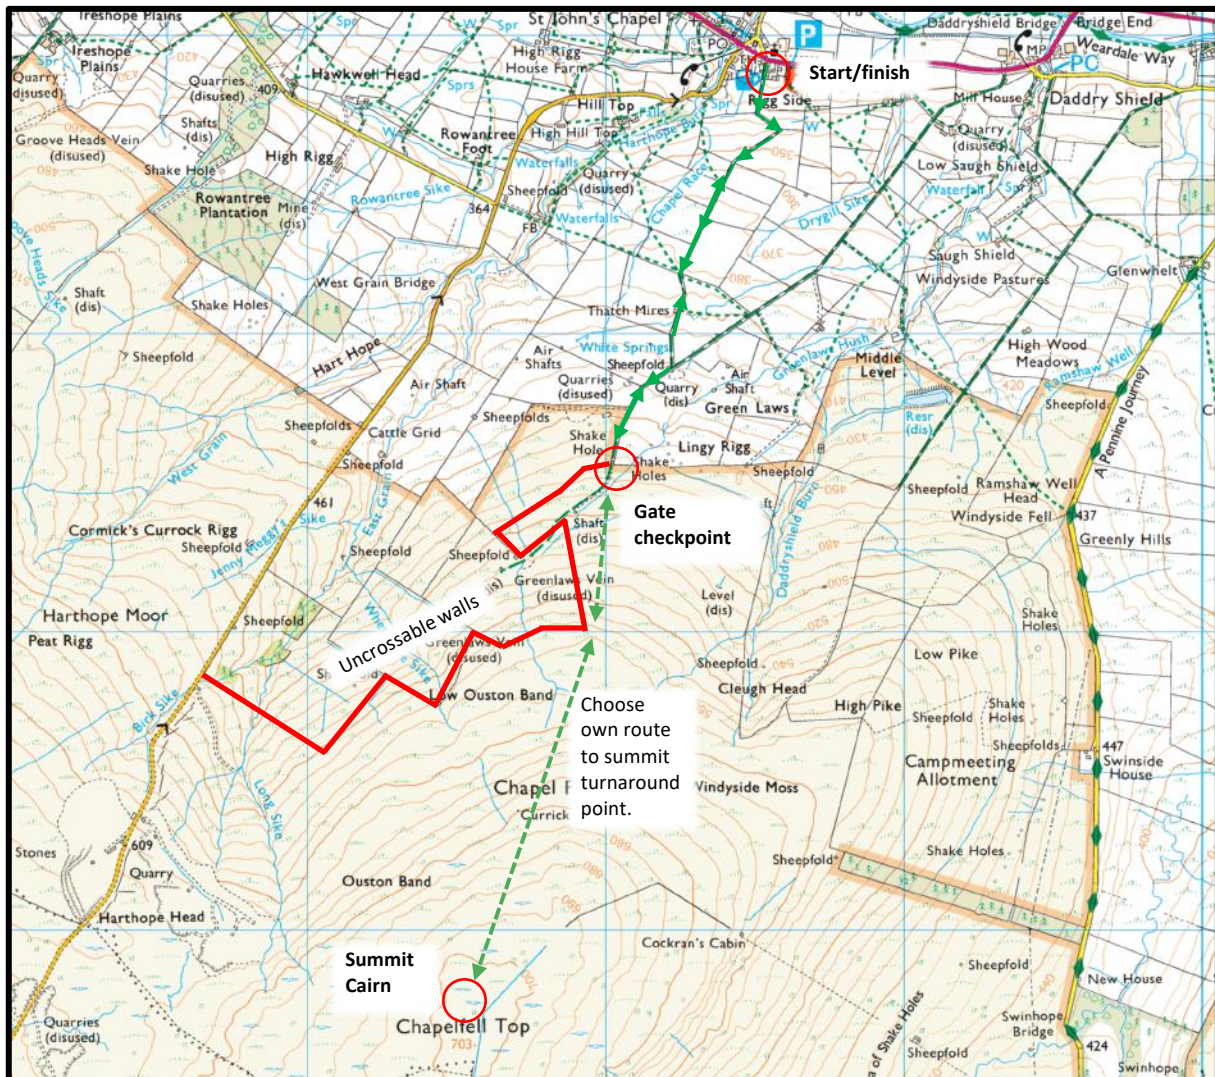

# Chapelfell Top Race Map

## July 2021

- This race route is not flagged at any point. Please make yourself familiar with the route and carry an appropriate map with you during the race.
- All walls and fences are **uncrossable boundaries**. Please respect our farmers and landowners by only crossing over stiles or through gates.
- Please note the turnaround point is the summit cairn this is located North of the marked summit of Chapelfell Top. There will be marshals at the summit cairn.

### Grid references:

Start/finish 88546 37900

Gate 88029 36480

Summit Cairn 87613 34801